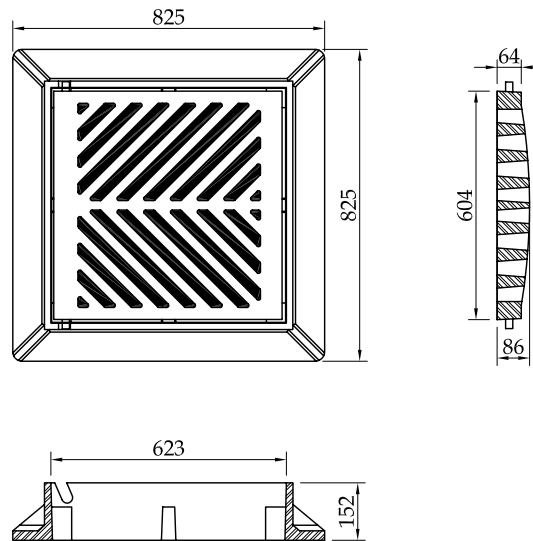

Maintenance Hole Frame & Cover
 OPSD 401.010 - Type "A" & "B"

Catch Basin Frame & Cover
 OPSD 400.070

Catch Basin Frame & Cover
 OPSD 400.010

Catch Basin Frame & Cover
 OPSD 400.020

ISSUE DATE

PRODUCT

DRAWING #