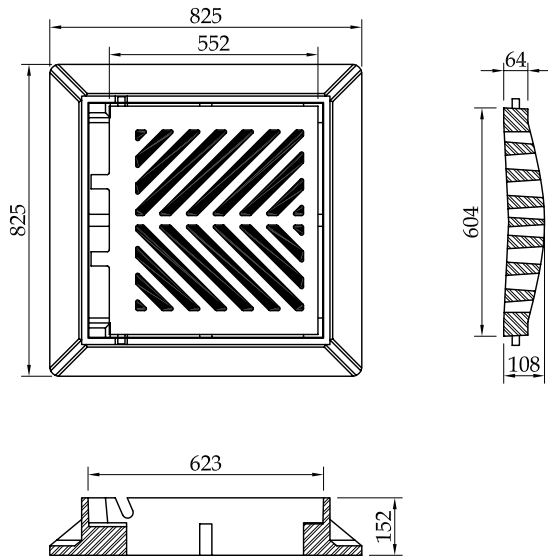

Maintenance Hole Frame & Cover
 OPSD 401.010 - Type "A" & "B"

Catch Basin Frame & Cover
 OPSD 400.070

Catch Basin Frame & Cover
 OPSD 400.010

Catch Basin Frame & Cover
 OPSD 400.020

ISSUE DATE

PRODUCT

DRAWING #