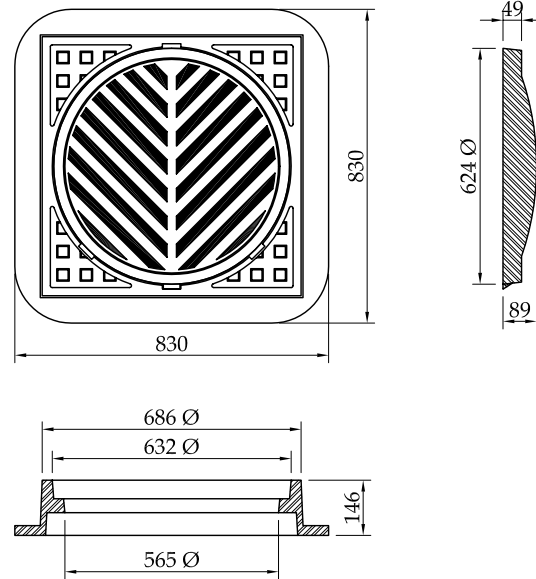

Maintenance Hole Frame & Cover
 OPSD 401.010 - Type "A" & "B"

Catch Basin Frame & Cover
 OPSD 400.070

Catch Basin Frame & Cover
 OPSD 400.010

Catch Basin Frame & Cover
 OPSD 400.020

ISSUE DATE

PRODUCT

DRAWING #