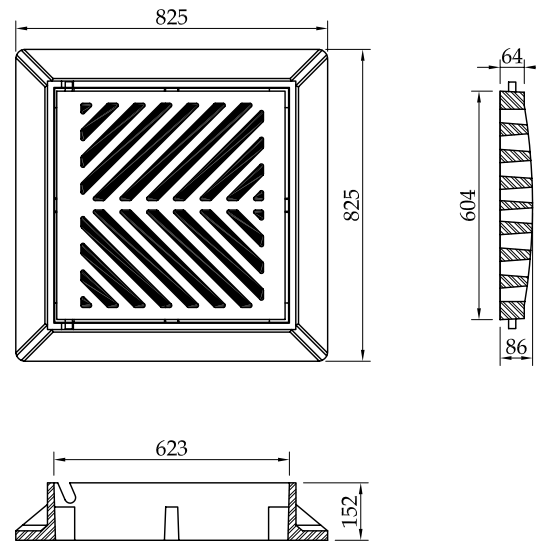

Maintenance Hole Frame & Cover
 OPSD 401.010 - Type "A" & "B"

Catch Basin Frame & Cover
 OPSD 400.070

Catch Basin Frame & Cover
 OPSD 400.010

Catch Basin Frame & Cover
 OPSD 400.020

ISSUE DATE

PRODUCT

DRAWING #