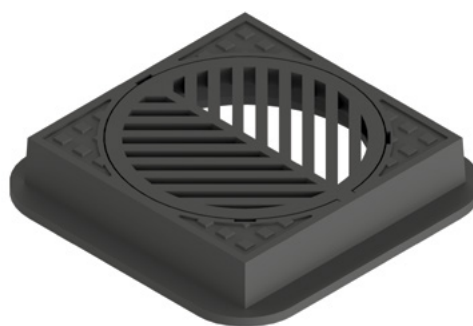

Maintenance Hole Frame & Cover
OPSD 401.010 - Type A & B

Catch Basin Frame & Cover
OPSD 400.070

Catch Basin Frame & Cover
OPSD 400.010 Dished Grate

Catch Basin Frame & Cover
OPSD 400.020 Flat Grate

OPSD
Frame and Covers