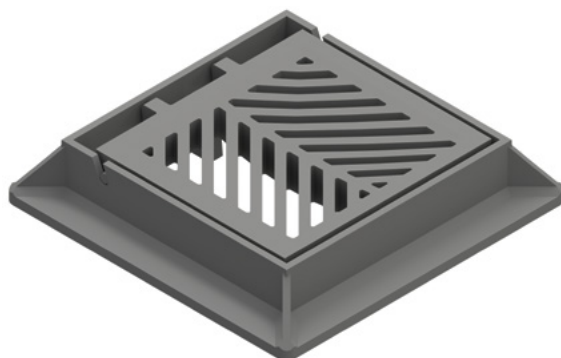

Maintenance Hole Frame & Cover
OPSD 401.010 - Type A & B

Catch Basin Frame & Cover
OPSD 400.070

Catch Basin Frame & Cover
OPSD 400.010 Dished Grate

Catch Basin Frame & Cover
OPSD 400.020 Flat Grate

OPSD
Frame and Covers